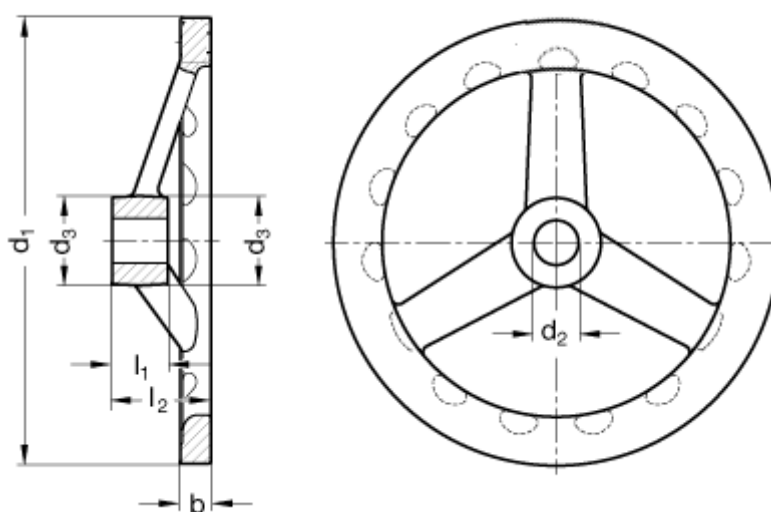

Article number: 201055307
Description: E+G Handwheel
GN 949-140-B16-A

Measures

A/F = 11
b = 10
d1 = 140
d2 = 16
d3 = 28
l1 = 18
l2 = 30,5
l3 = 71

Number of spokes = 3